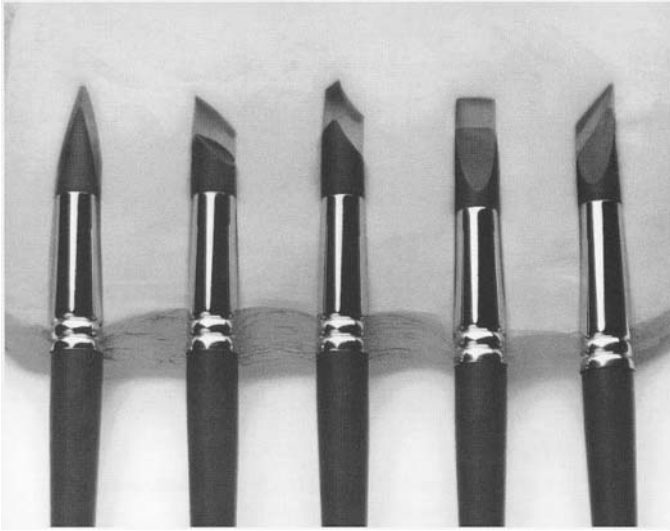

CLAY SHAPERS & COLOUR SHAPERS

Clay Shapers are black and are for sculpting clay.

Colour Shapers are white and are for smearing colored pigments.

Prices:	No.	0	\$ 8.39
	No.	2	\$ 10.39
	No.	6	\$14.59
	No.	10	\$19.99
	No.	16	\$28.99
Kit #0	One of each of all five shapes in size 0.		\$38.99
Kit #2	One of each of all five shapes in size 2.		\$49.99
Kit #6	One of each of all five shapes in size 6.		\$69.99